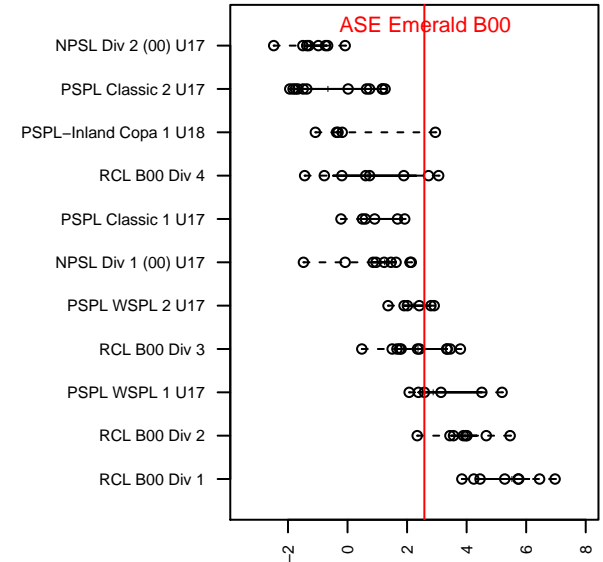

ASE Emerald B00

Academy of Soccer Excellence
 Pasco, WA
 B00 total strength=1549
 attack=21.12 defense=8.51
 fall league = PSPL WSPL 1 U17
 notes= Stout 2016

alt names used:
 ASE B00 EMERALD – STOUT
 ASE B00 Emerald Stout
 ASE B00 EMERALD (WA)

Venues played:
 2016 Mt Hood Challenge U17–U19 Gold
 2016 Central WA Super Cup U17 Gold
 2016 PSPL WSPL 1 U17
 2016 WA Cup HS Gold U17

ASE Emerald B00
 Dots are actual minus expected GF (blue circles) and GA (red triangles).
 Blue line is smoothed change in attack strength. Red is smoothed change in defense strength.

**attack and defense variance (black dot)
relative to other teams
and top 10 in region**

**attack and defense rating
relative to others at age
and all opponents in last 13 months**

Performance relative to 13 month average