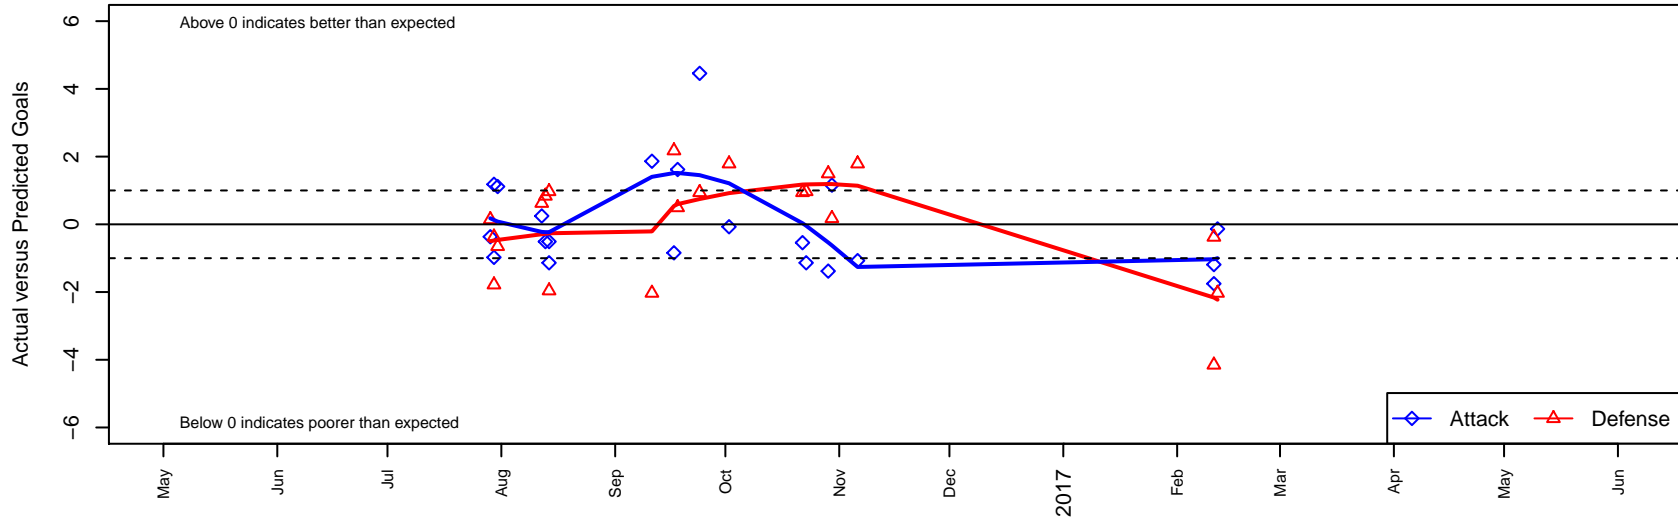

ASE Emerald B00

Academy of Soccer Excellence
 Pasco, WA
 B00 total strength=1549
 attack=21.12 defense=8.51
 fall league = PSPL WSPL 1 U17
 notes= Stout 2016

alt names used:
 ASE B00 EMERALD – STOUT
 ASE B00 Emerald Stout
 ASE B00 EMERALD (WA)

Venues played:
 2016 Mt Hood Challenge U17–U19 Gold
 2016 Central WA Super Cup U17 Gold
 2016 PSPL WSPL 1 U17
 2016 WA Cup HS Gold U17

ASE Emerald B00
 Dots are actual minus expected GF (blue circles) and GA (red triangles).
 Blue line is smoothed change in attack strength. Red is smoothed change in defense strength.

**attack and defense variance (black dot)
relative to other teams
and top 10 in region**

**attack and defense rating
relative to others at age
and all opponents in last 13 months**

Performance relative to 13 month average